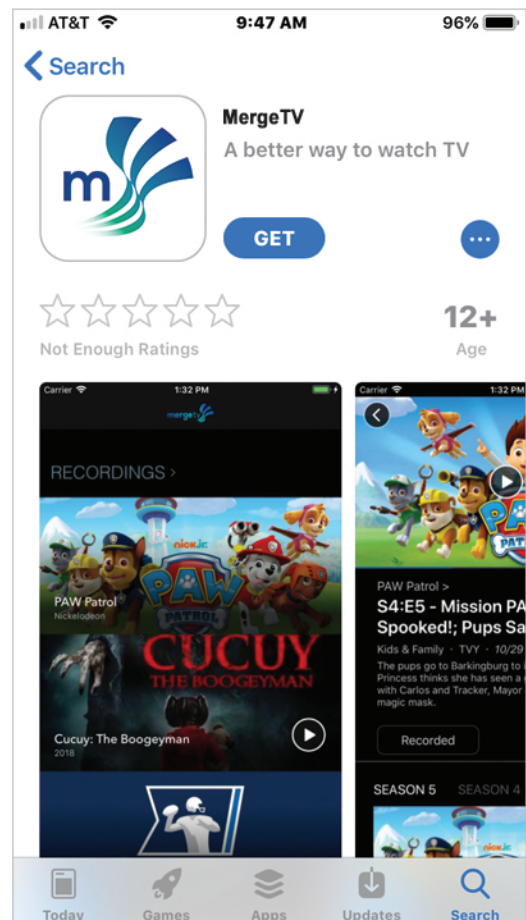

iPhone or iPad (iOS 14+) Required.

Support: 833-663-1241