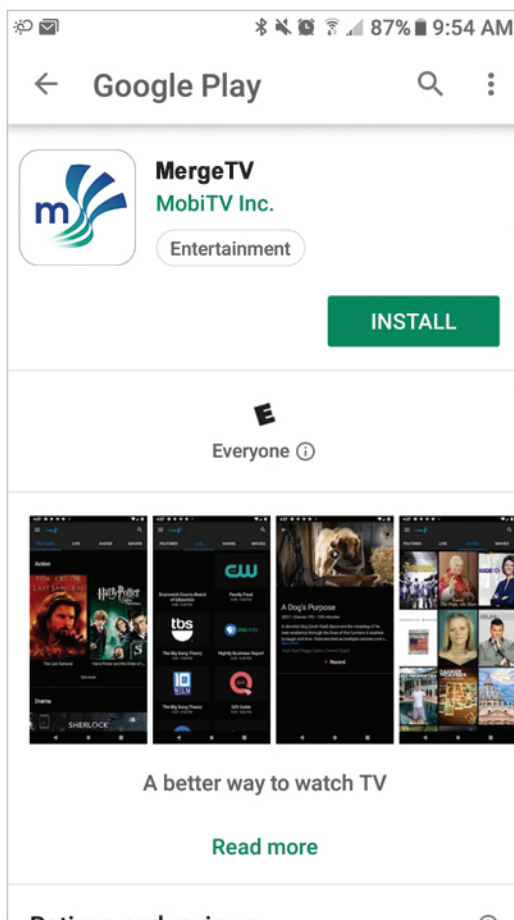

Installation Guide: Smartphone or Tablet

Android Devices:

1. Go to the Google Play Store
2. Search for the MergeTV App
3. Install the App
4. Sign in using your MergeTV username and password

Android Phone or Tablet (11+) Required.